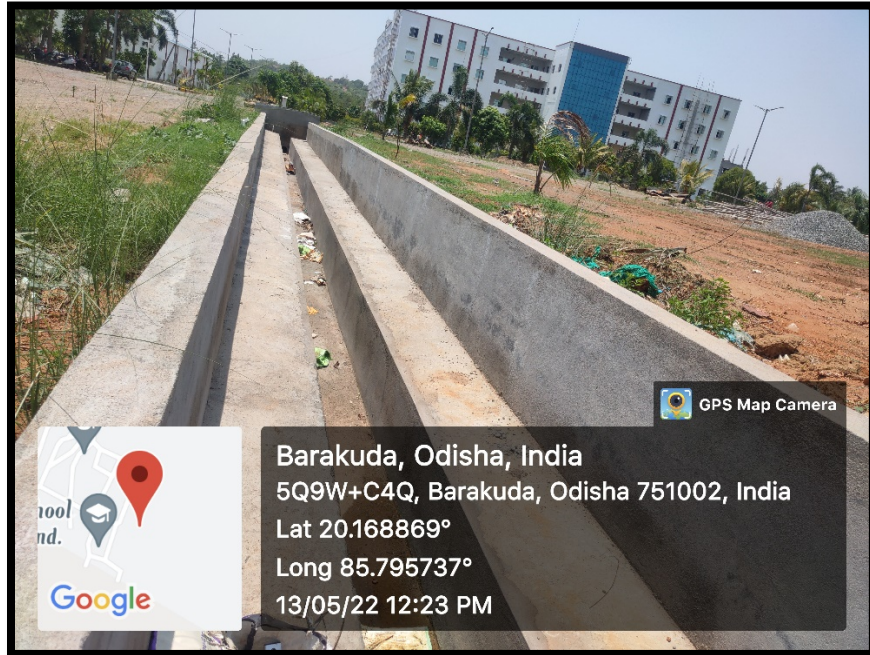

Liquid Waste Management