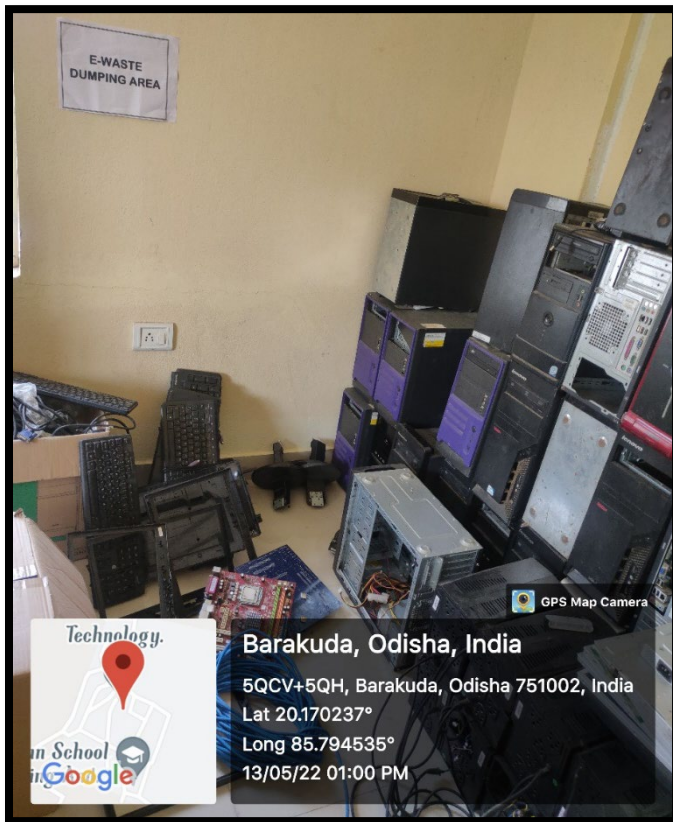

(Pumping of Recycled Water for Gardening)

(Wastewater Used In Water Tanks For Fire Protection)

(Wastewater Used In Garden)

(Wastewater Used In Garden)

E-Waste Management

- Electronic goods are put to optimum use; the minor repairs are done by the Laboratory assistants but the major repairs are handled by the Technical Assistant and are reused. The equipment which cannot be refurbished is disassembled and segregated to send to recyclable units.
- The waste compact discs and other disposable non-hazardous items are used by students for decoration during college fests as creative means of showcasing the waste management practice.

(E-waste dumping area)

(E-Waste to be recycle)

Waste Recycling & Reuse System

- The paper waste generated is either sent for recycling or is used by the creative team of our college during college fests. The NCC volunteers collected all the unused ruled sheets available on the campus to make notebooks and are distributed among underprivileged students and staff members. Corrugated boxes were upcycled to make creative dustbins that were placed in each classroom for collecting dry waste.
- Institute partnered with Bisleri for the campaign Plastic is not bad, how you dispose plastic is bad.