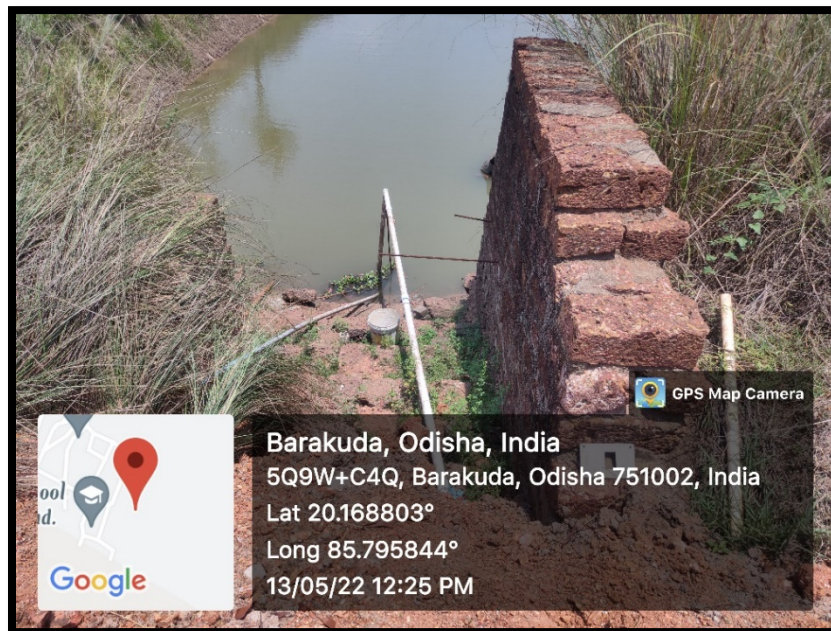

(Channel for waste water)